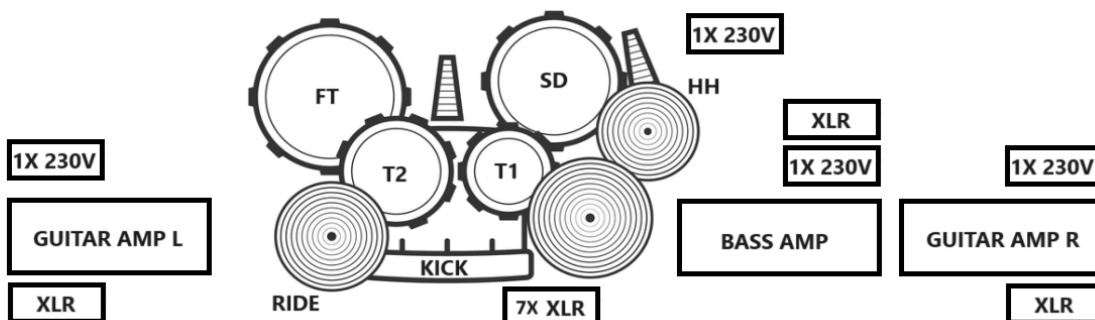

# KABATrevival 2017 PLZEN 06

STAGE MONITORING SYSTEM

MULTICORE  
CABLE  
5m

FOH STAGE BOX

## XLR PANEL / POTŘEBUJEME

- 1 - KICK / XLR + FANTOM
- 2 - SNARE / XLR
- 3 - HI HAT / XLR + FANTOM
- 4 - TOM1 / XLR
- 5 - TOM2 / XLR
- 6 - FLOOR TOM / XLR
- 7 - RIDE / XLR + FANTOM
- 8 - BASS / XLR
- 9 - GUITAR L / XLR
- 10 - GUITAR R / XLR
- 11 - SAMPLER
- 12 - GUITAR ACOUSTIC / XLR
- 13 - VOC 1 / XLR + STOJAN
- 14 - VOC LEAD
- 15 - VOC 3 / XLR + STOJAN
- 16 - VOC 4 / XLR + STOJAN
- 17 - BANJO / XLR + FANTOM